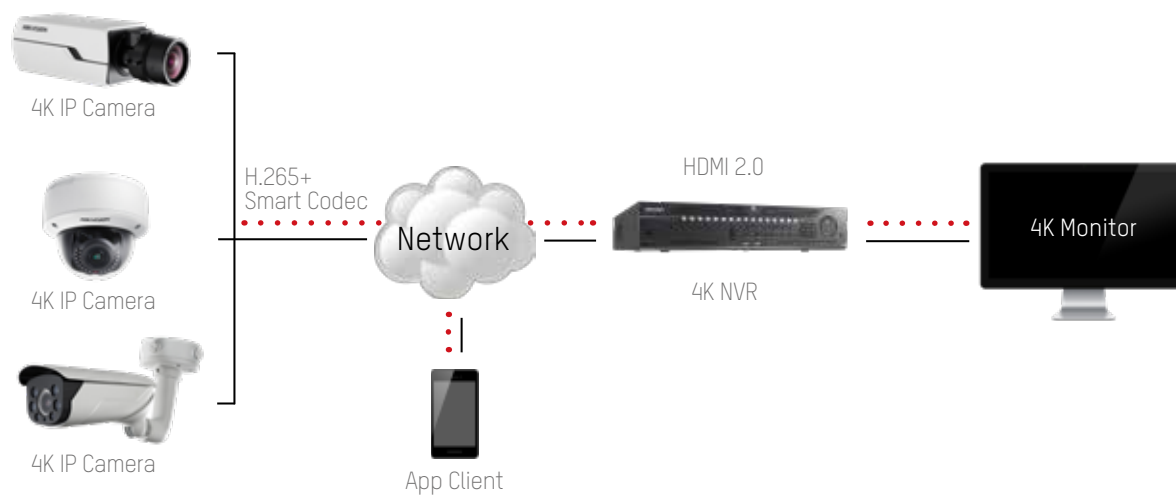

DISCOVER
THE FULL VALUE OF 4K
HIKVISION 4K SYSTEM

With 4K technology quickly coming into focus, opportunities to apply it to security efforts continue to grow. As a leading supplier of video surveillance equipment, Hikvision has paid close attention to the rise of 4K, and now has rolled out a complete set of 4K products in various markets worldwide.

Without 4K monitors and NVRs, 4K cameras cannot be used to their full potential, and therefore have little practical use in surveillance. But by packing ultra-high definition and smart functions into an entire set of 4K products – cameras, NVRs and monitors – Hikvision is providing a better experience for security customers.

SYSTEM STRUCTURE

KEY FEATURES

■ Ultra-High Definition (UHD)

Until now, limited resolution has often hindered the accuracy of video analytics, mainly due to missing image details. Today, Hikvision's 4K system provides users incredibly clear and crisp images with increased quality and details, facilitating video content analytics and thus better use of video data.

■ H.265+ Smart Codec

Hikvision 4K system incorporates H.265+ video compression, which allows users to more efficiently manage ultra-high definition video footage. Hikvision H.265+ improves the compression ratio with three key technologies – predictive encoding, noise suppression, and flexible bitrate control – reducing bandwidth and storage costs.