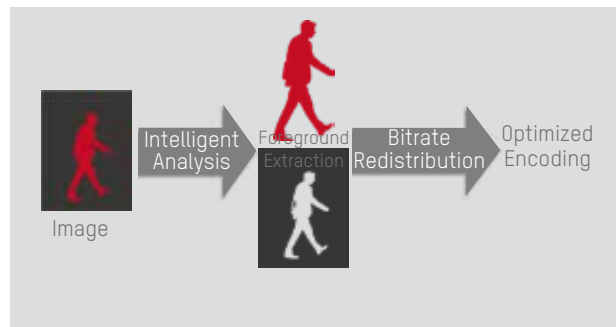

Without 4K monitors and NVRs, 4K cameras cannot be used to their full potential, and therefore have little practical use in surveillance. But by packing ultra-high definition and smart functions into an entire set of 4K products – cameras, NVRs and monitors – Hikvision is providing a better experience for security customers.

SYSTEM STRUCTURE

KEY FEATURES

■ Ultra-High Definition (UHD)

Until now, limited resolution has often hindered the accuracy of video analytics, mainly due to missing image details. Today, Hikvision's 4K system provides users incredibly clear and crisp images with increased quality and details, facilitating video content analytics and thus better use of video data.

■ H.265+ Smart Codec

Hikvision 4K system incorporates H.265+ video compression, which allows users to more efficiently manage ultra-high definition video footage. Hikvision H.265+ improves the compression ratio with three key technologies – predictive encoding, noise suppression, and flexible bitrate control – reducing bandwidth and storage costs.